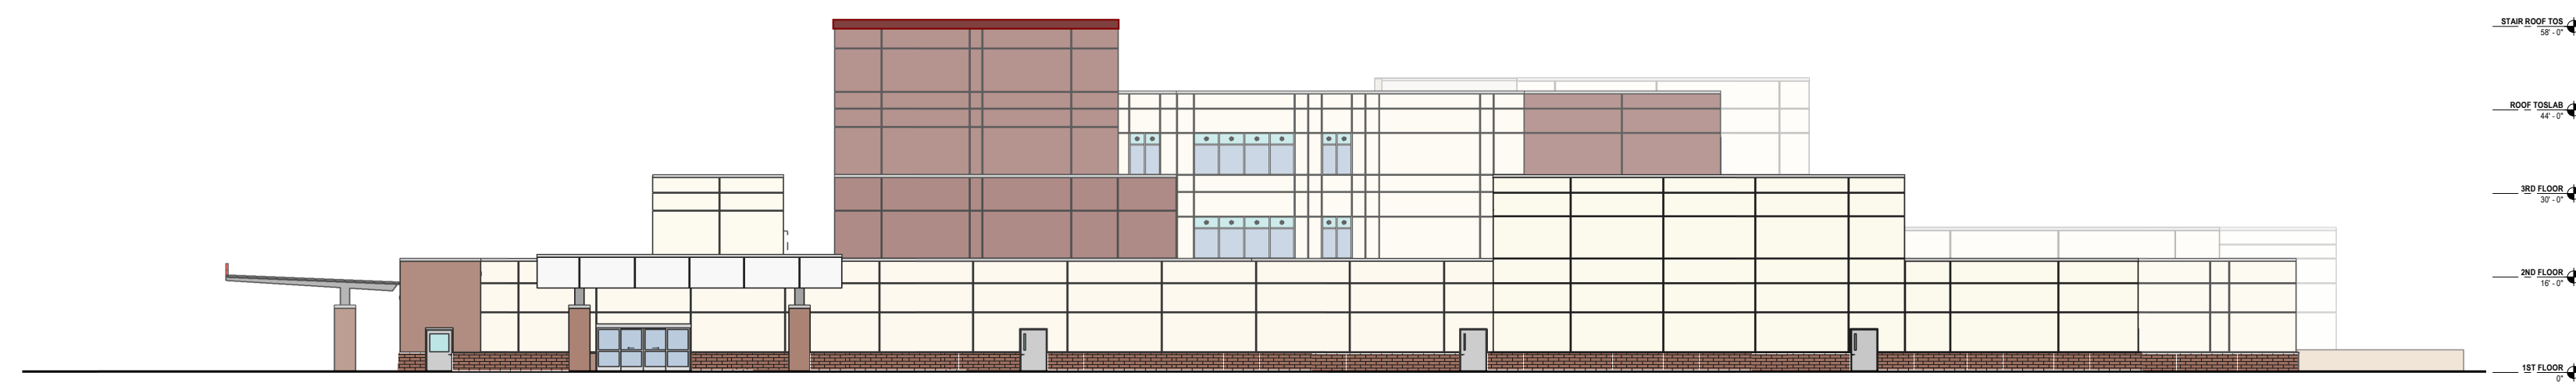

1 OVERALL WEST ELEVATION
NTS

2 OVERALL NORTH ELEVATION
NTS

3 OVERALL EAST ELEVATION
NTS

4 OVERALL SOUTH ELEVATION
NTS

EXTERIOR MATERIAL LEGEND	
	EFS COLOR 1
	EFS COLOR 2
	EFS COLOR 3
	BRICK
	VISION GLASS - 1" INSULATED
	SPANDREL #1
	CW CURTAINWALL SYSTEM W/ INSULATING GLASS
	SF STOREFRONT SYSTEM W/ INSULATING GLASS