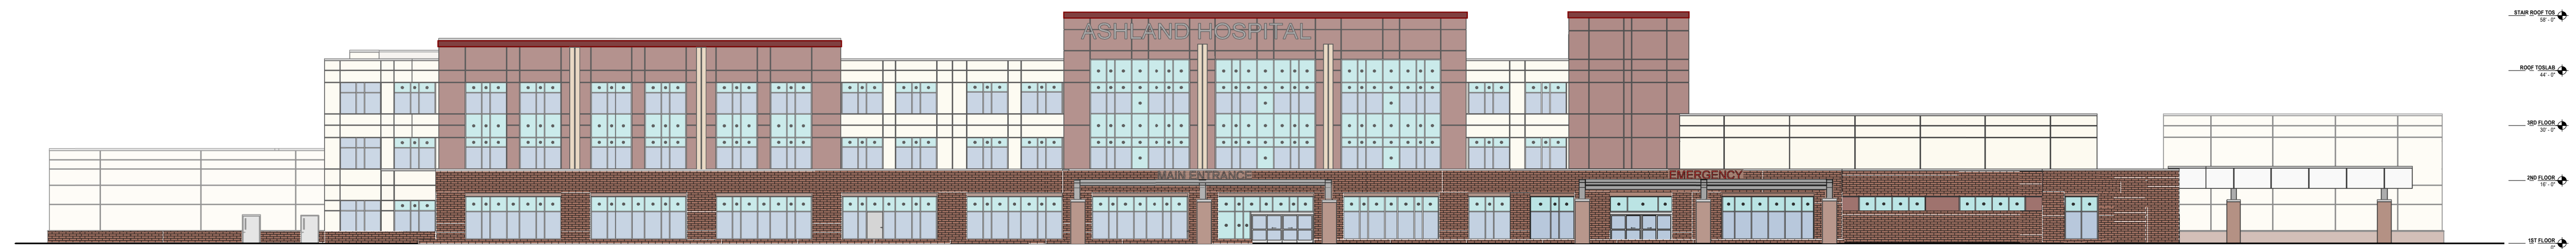

1 OVERALL WEST ELEVATION
NTS

2 OVERALL NORTH ELEVATION
NTS

3 OVERALL EAST ELEVATION
NTS

4 OVERALL SOUTH ELEVATION
NTS

EXTERIOR MATERIAL LEGEND	
	EFS COLOR 1
	EFS COLOR 2
	EFS COLOR 3
	BRICK
	VISION GLASS - 1" INSULATED
	SPANDREL #1
	CW CURTAINWALL SYSTEM W/ INSULATING GLASS
	SF STOREFRONT SYSTEM W/ INSULATING GLASS