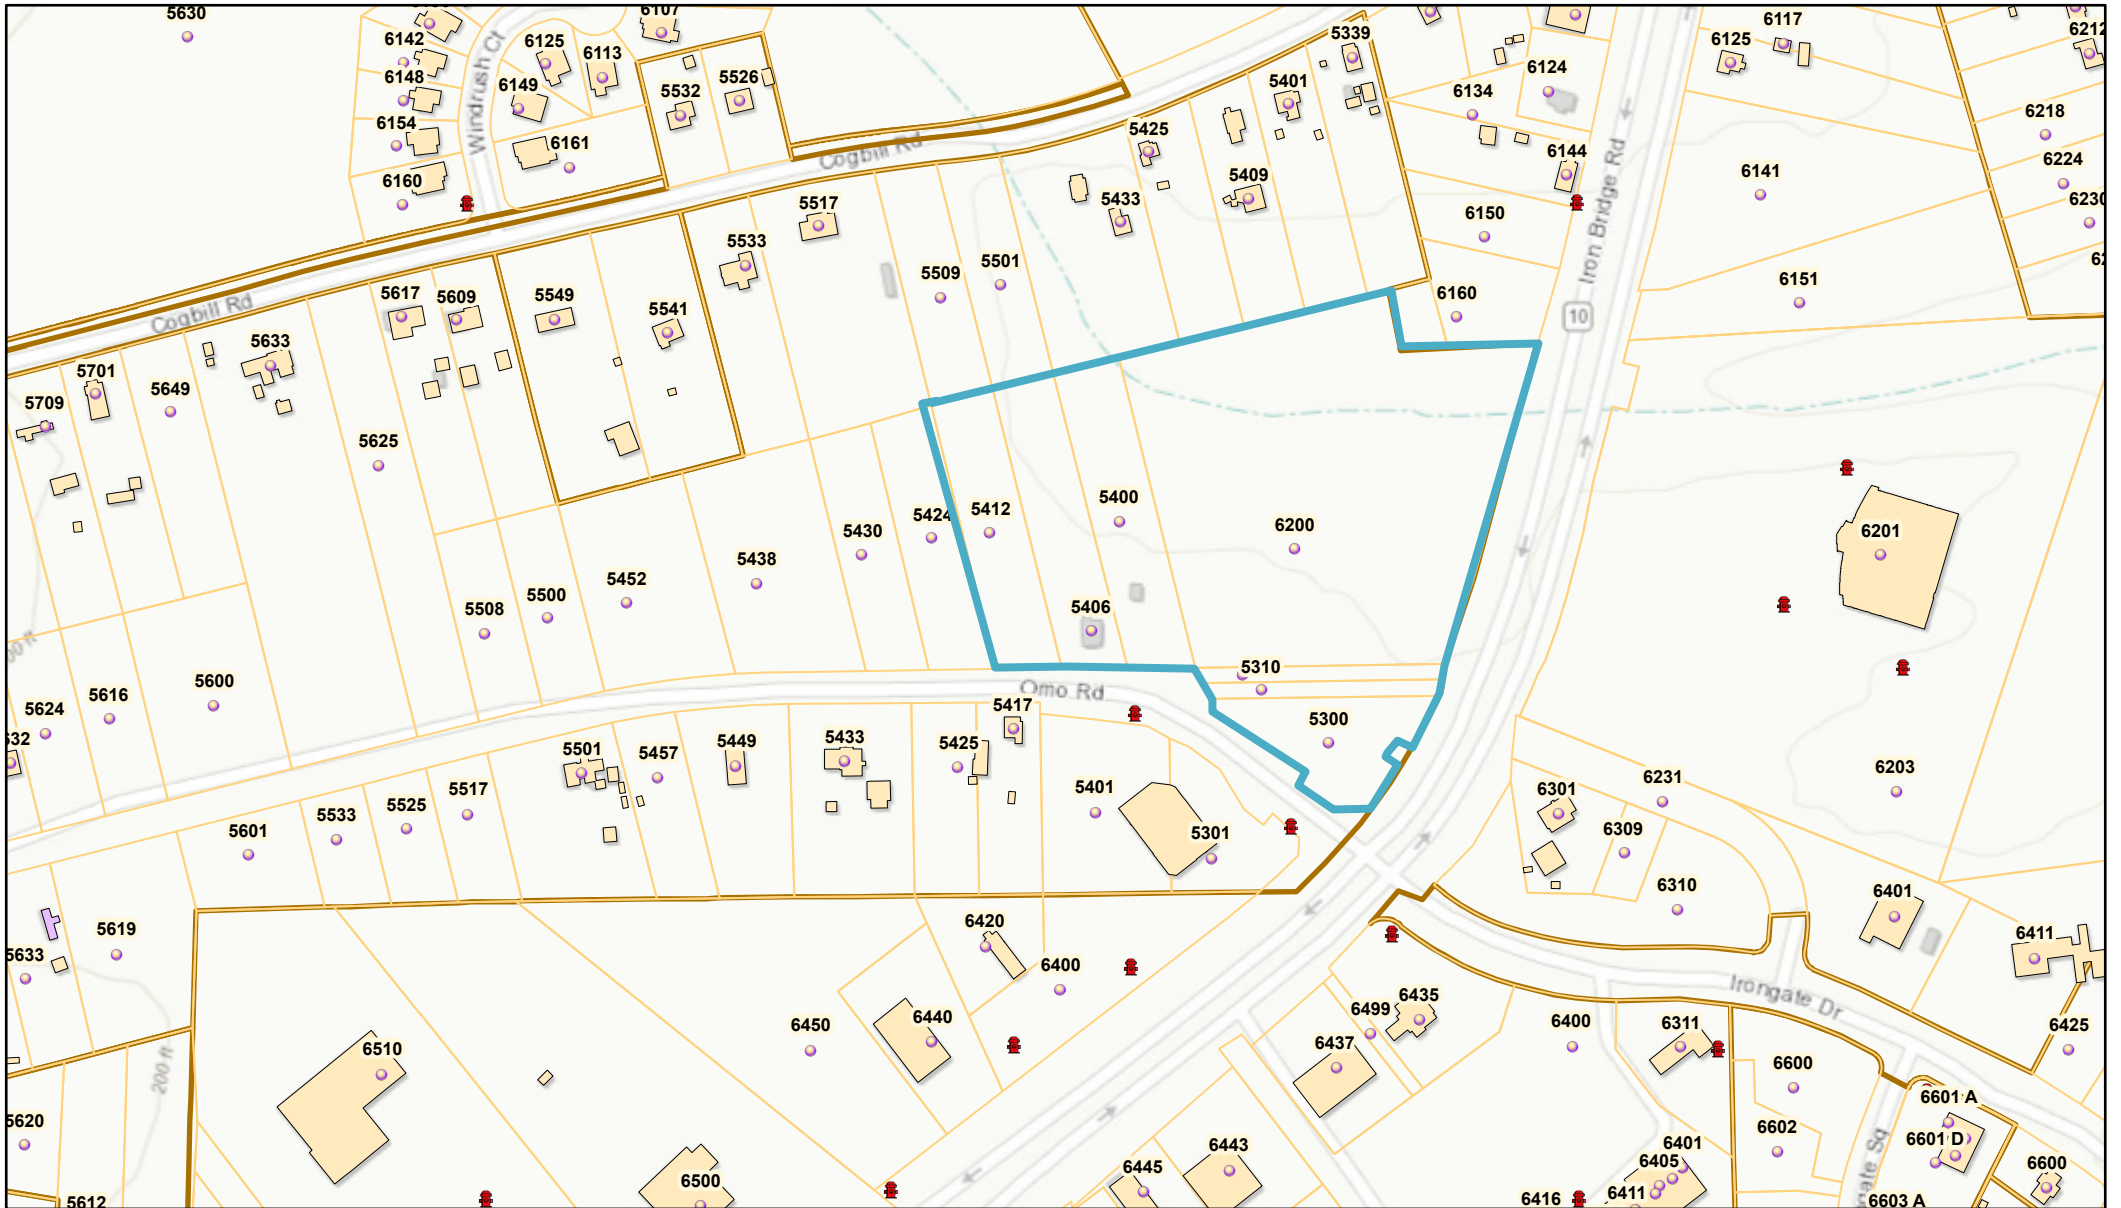

22SN0014- Adams Property Group, LLC - Vicinity Map

3/23/2022, 12:58:15 PM

- Override 1
- Fire Hydrants
- Address Points
- Trailer
- Subdivisions
- Building Footprints
- Parcels
- Municipal Boundary
- Building

Sources: Esri, HERE, Garmin, Intermap, increment P Corp., GEBCO, USGS, FAO, NPS, NRCAN, GeoBase, IGN, Kadaster NL, Ordnance Survey, Esri Japan, METI, Esri China (Hong Kong), (c) OpenStreetMap contributors, and the GIS User Community