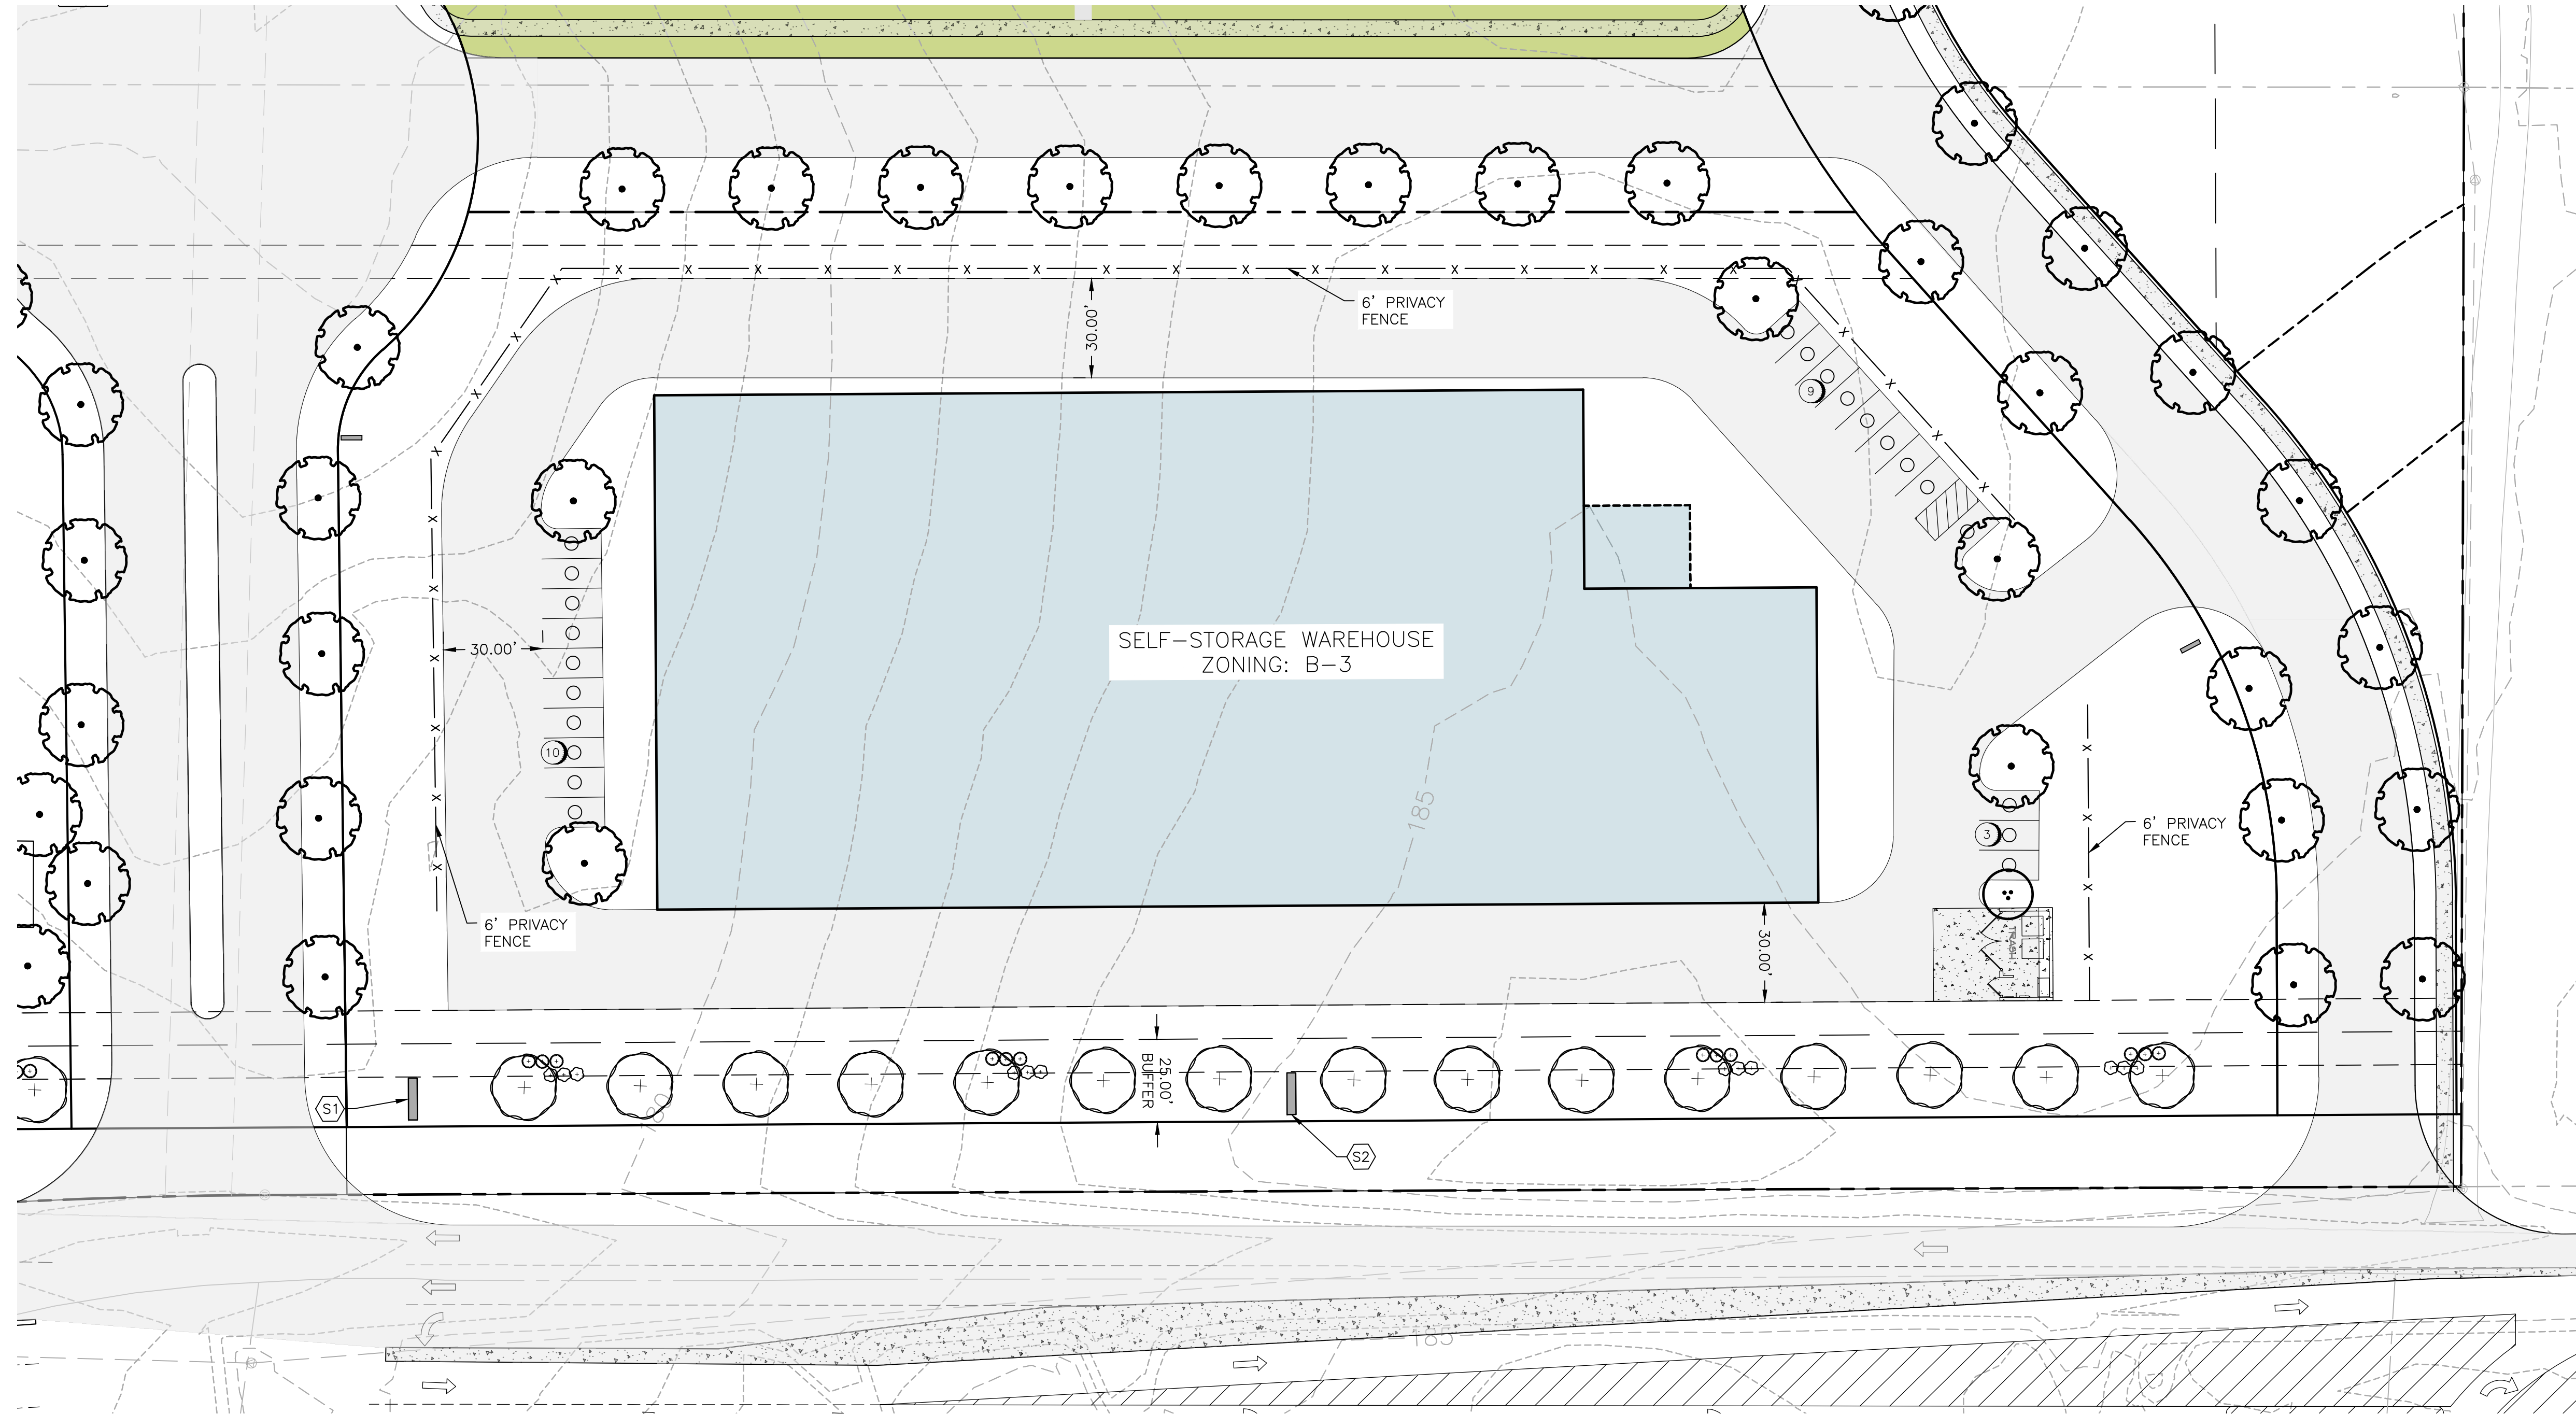

PRELIMINARY
NOT FOR CONSTRUCTION

CREIGHTON PARKWAY
CONDITIONAL USE SKETCH
SELF-STORAGE WAREHOUSE LANDSCAPE CONCEPT PLAN
PAD SITE 4 OPTIONS

DRAWN BY CT
DESIGNED BY CT
CHECKED BY DJL
DATE 09/18/2025
SCALE 1" = 30'
REVISIONS
09/24/2025
09/29/2025

EX-C4
PROJECT NO. 56190055.00

LANDSCAPE LEGEND

	LARGE DECIDUOUS TREE
	SMALL DECIDUOUS TREE
	EVERGREEN TREE
	SHRUB

DATA SOURCE: LOCAL GOVT GIS, FEMA, FWS, USDA, USGS, VDEM, VDOT.

CONCEPT PLAN NOTE: THIS PLAN IS FOR CONCEPTUAL PLANNING PURPOSES AND HAS BEEN PREPARED USING COMPILED INFORMATION. A CURRENT FIELD SURVEY HAS NOT BEEN PERFORMED TO VERIFY ALL EXISTING CONDITIONS ON-SITE.

AERIAL IMAGE SOURCE: MICROSOFT CORPORATION 2025.