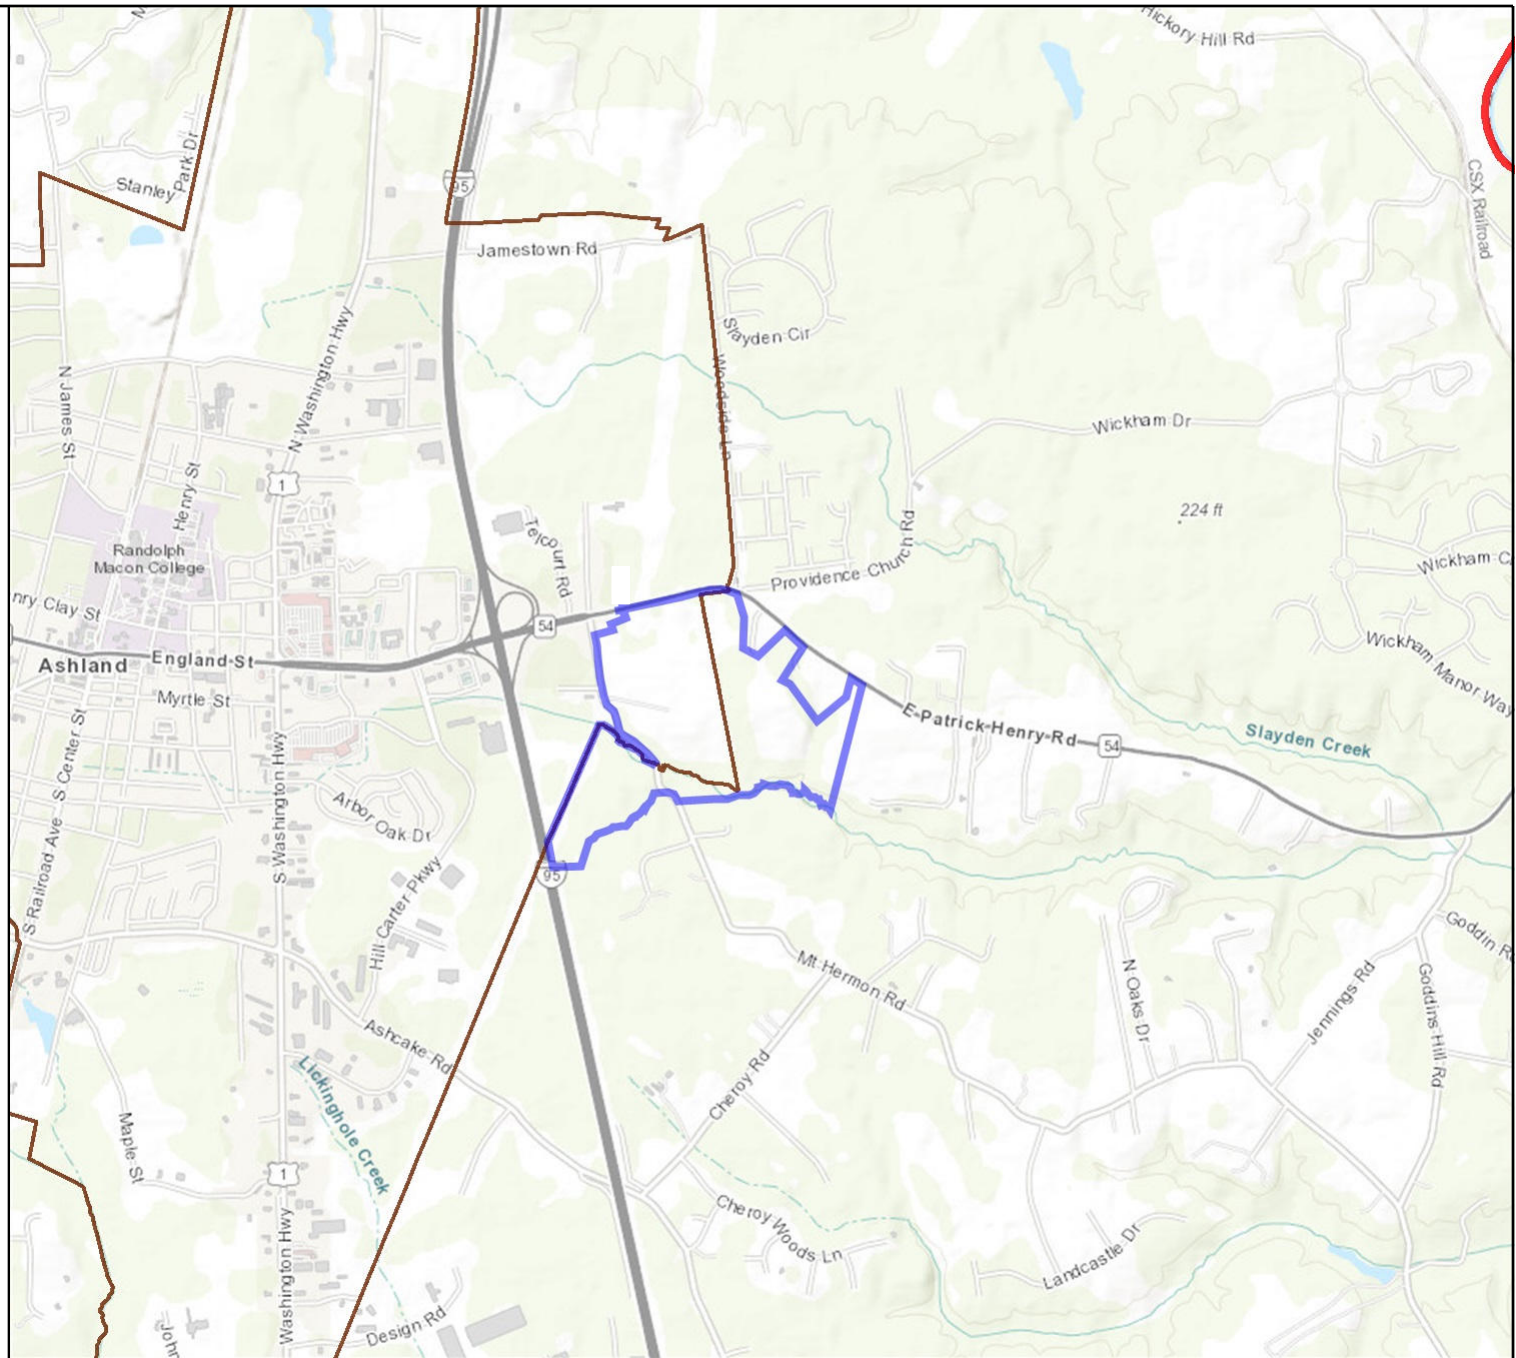

County of Hanover, Virginia

Legend

-  Tax Parcels
-  Ashland Town Boundary
-  County Boundary

Map printed from Hanover
<https://parcelmap.hanovercounty.gov/>

Title: Ironhorse - Vicinity Map

Date: 4/4/2023