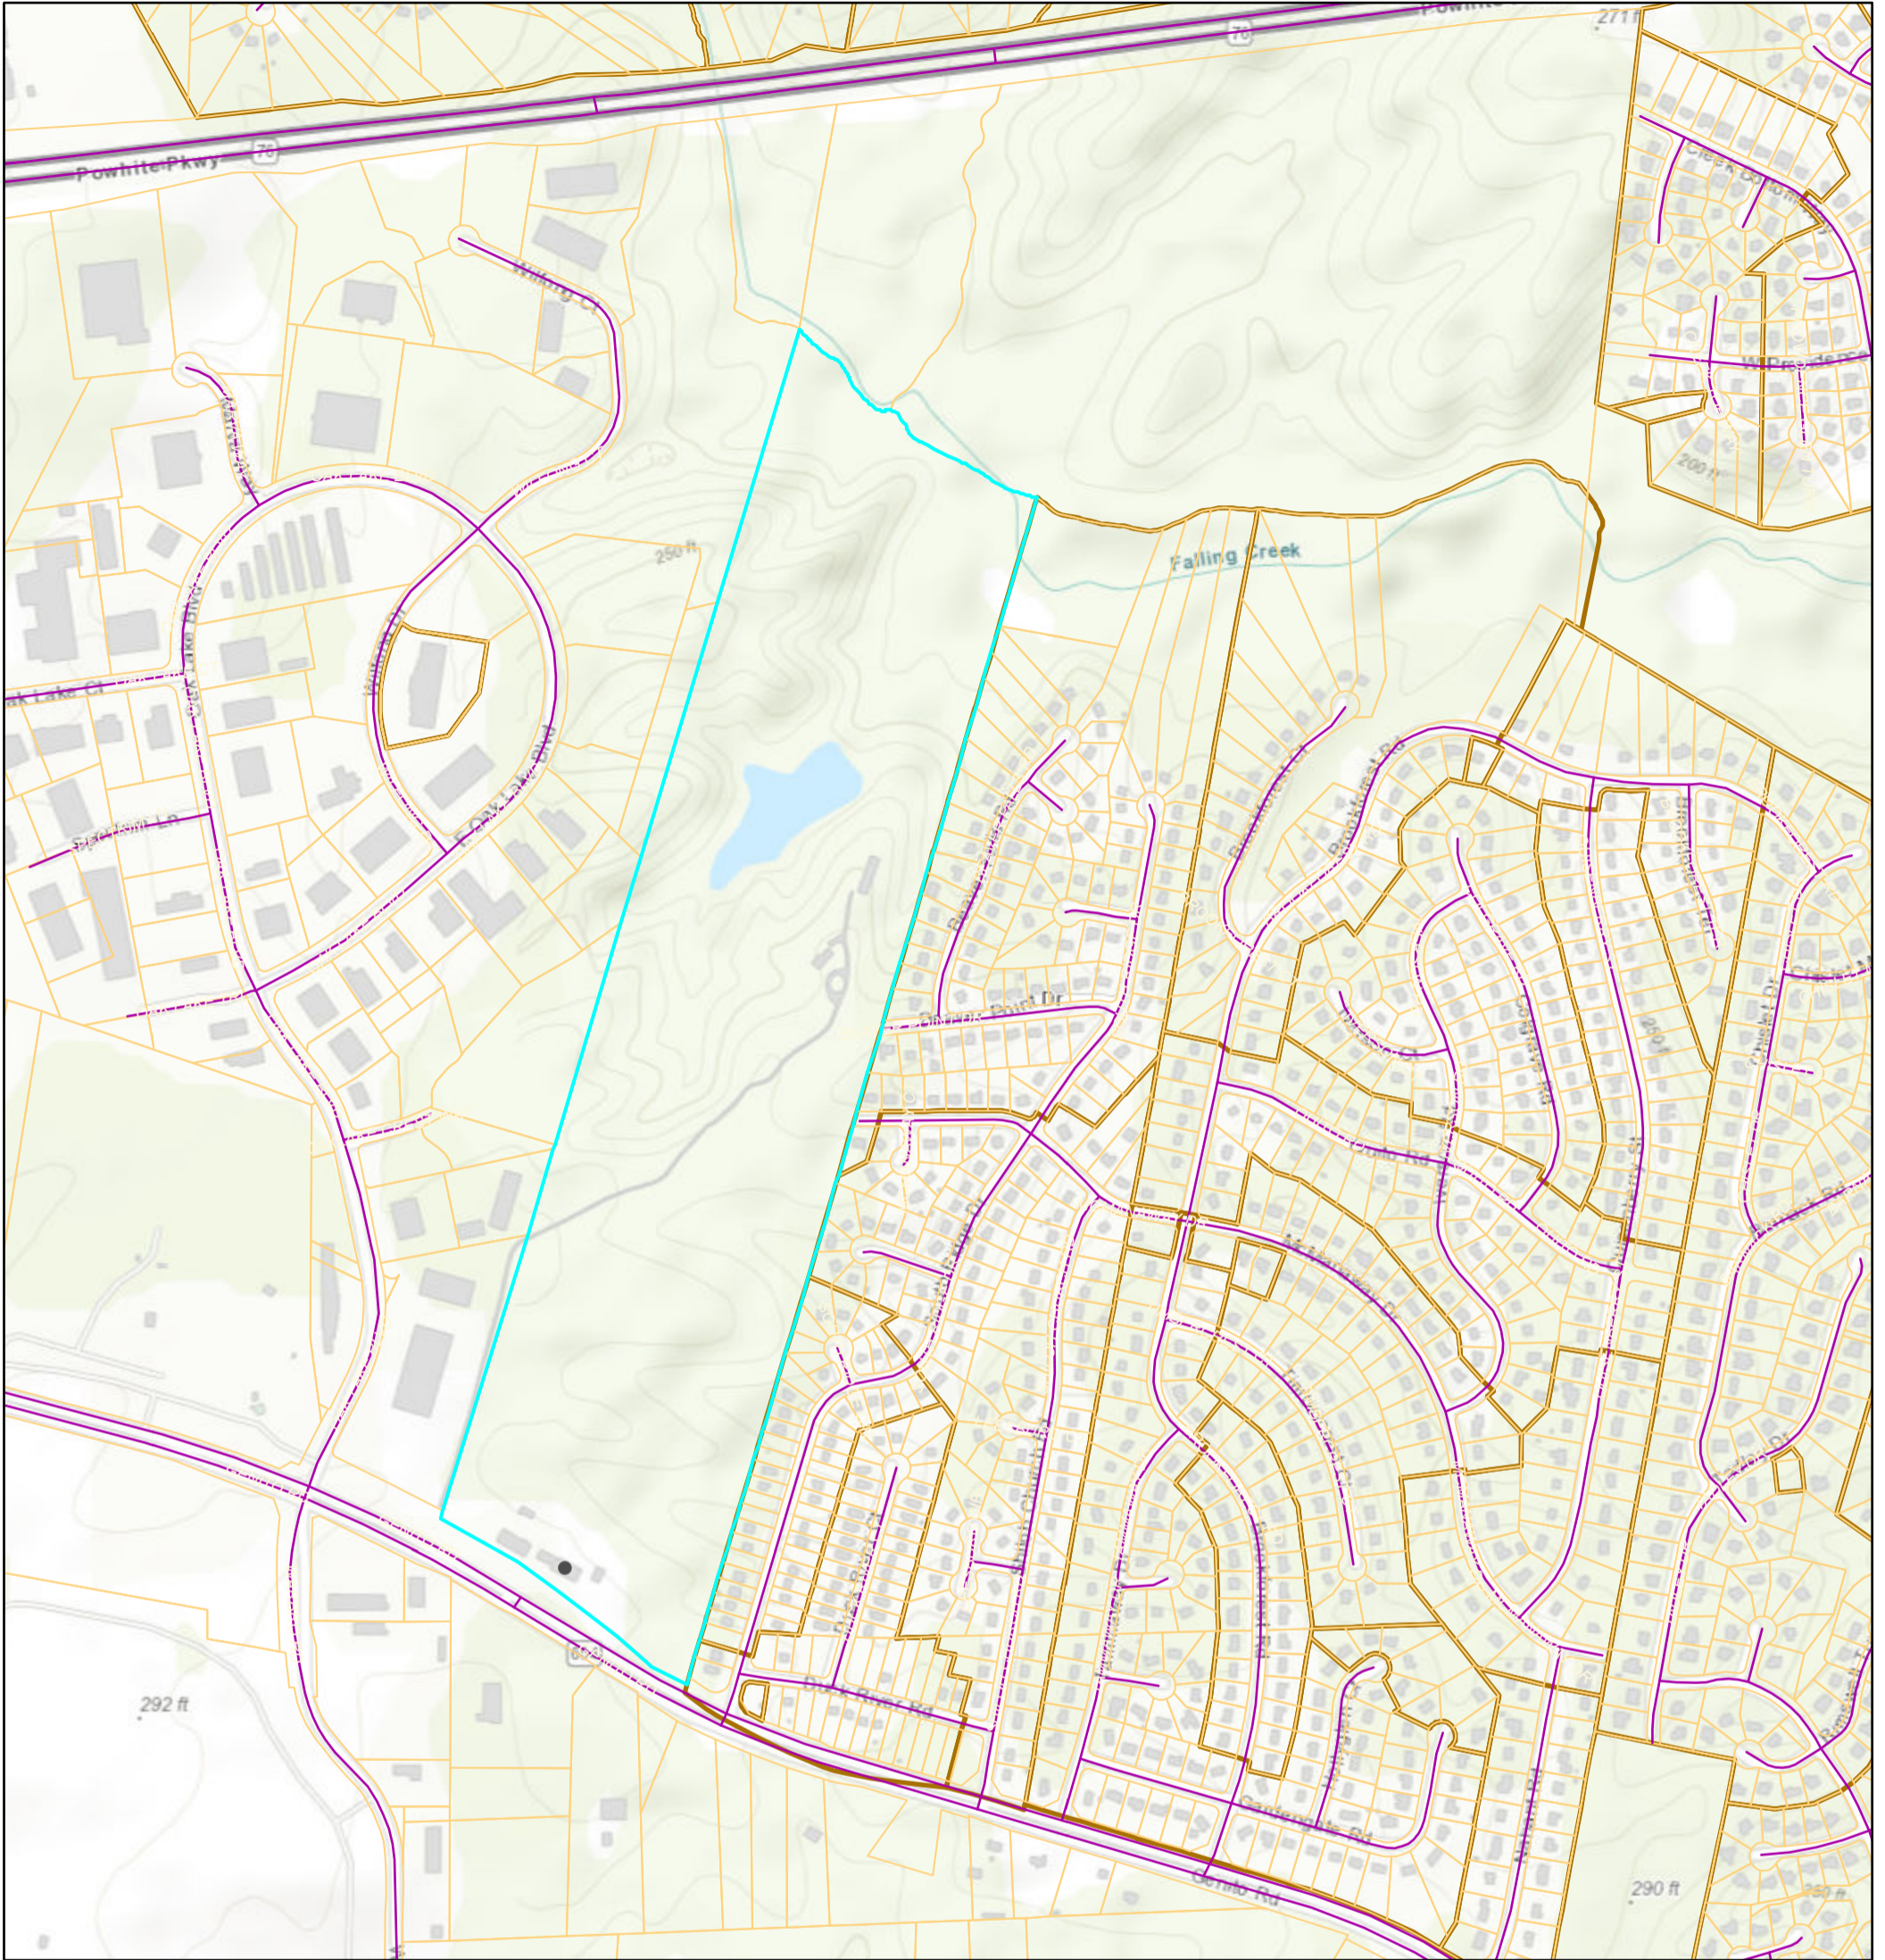

12600 Genito Road - Close up

4/27/2021, 10:24:41 AM

-  Parcels
-  Subdivisions
-  Municipal Boundary

1:9,028

County of Henrico, VITA, Esri, HERE, Garmin, INCREMENT P, Intermap, USGS, METI/NASA, EPA, USDA